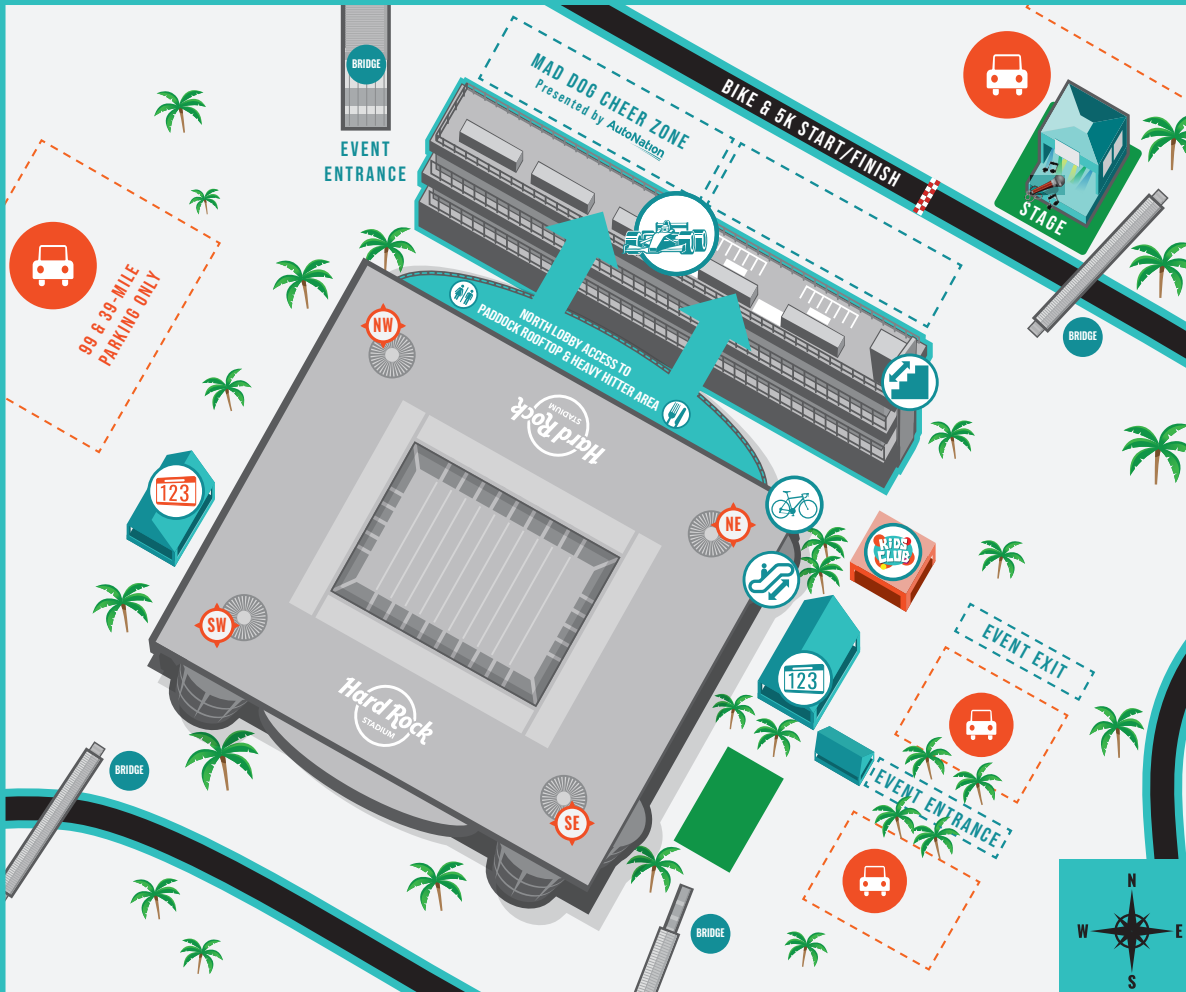

CAMPUS MAP

- PADDOCK
- BIKE PARKING
- KIDS CLUB
- PACKET PICK-UP
- 99 & 39 MILE PACKET PICK-UP
- FOOD & DRINK
- ESCALATOR
- RESTROOM
- STAIR ACCESS TO ALL PADDOCK LEVELS

PADDOCK LEVEL BREAKDOWN

PADDOCK ROOFTOP

RIDE MARSHAL WANA T3 T4 T5 T6 T7 T8 T9 T10 T11 T12

CORPORATE TEAMS • WAWA • KIDS CLUB • GATORADE HYDRATION ZONE • NOVECENTO | SUVICHE | OMAKAI

PADDOCK LEVEL 2

HEAVY HITTER PRESENTED BY

HEAVY HITTER PRESENTED BY

PADDOCK LEVEL 1

Furniture provided by

TEAM DOLPHINS • TEAM MIAMI GRAND PRIX • TEAM HURRICANES • TEAM LENNAR • TEAM CITADEL | CITADEL SECURITIES

GROUND LEVEL

WALKING PATH WALKING PATH

FIRST AID

CORPORATE TEAM GARAGES PRESENTED BY WALKING PATHS: GARAGES 16-18 & 35-37 • FIRST AID: GARAGE 35