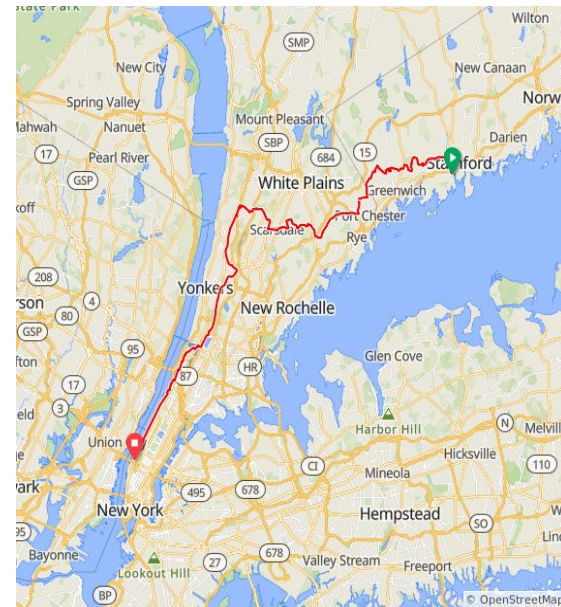

Day 1 (Sept. 20) - 83.4 mi

Start: DoubleTree Boston, Westborough, MA
End: Mohegan Sun, Uncasville, CT

Day 2 (Sept. 21) - 118.3 mi

Start: Mohegan Sun, Uncasville, CT
End: Hilton Stamford, Stamford, CT

Day 3 (Sept. 22) - 49.6 mi

Start: Hilton Stamford, Stamford, CT
End: The Center, New York, NY