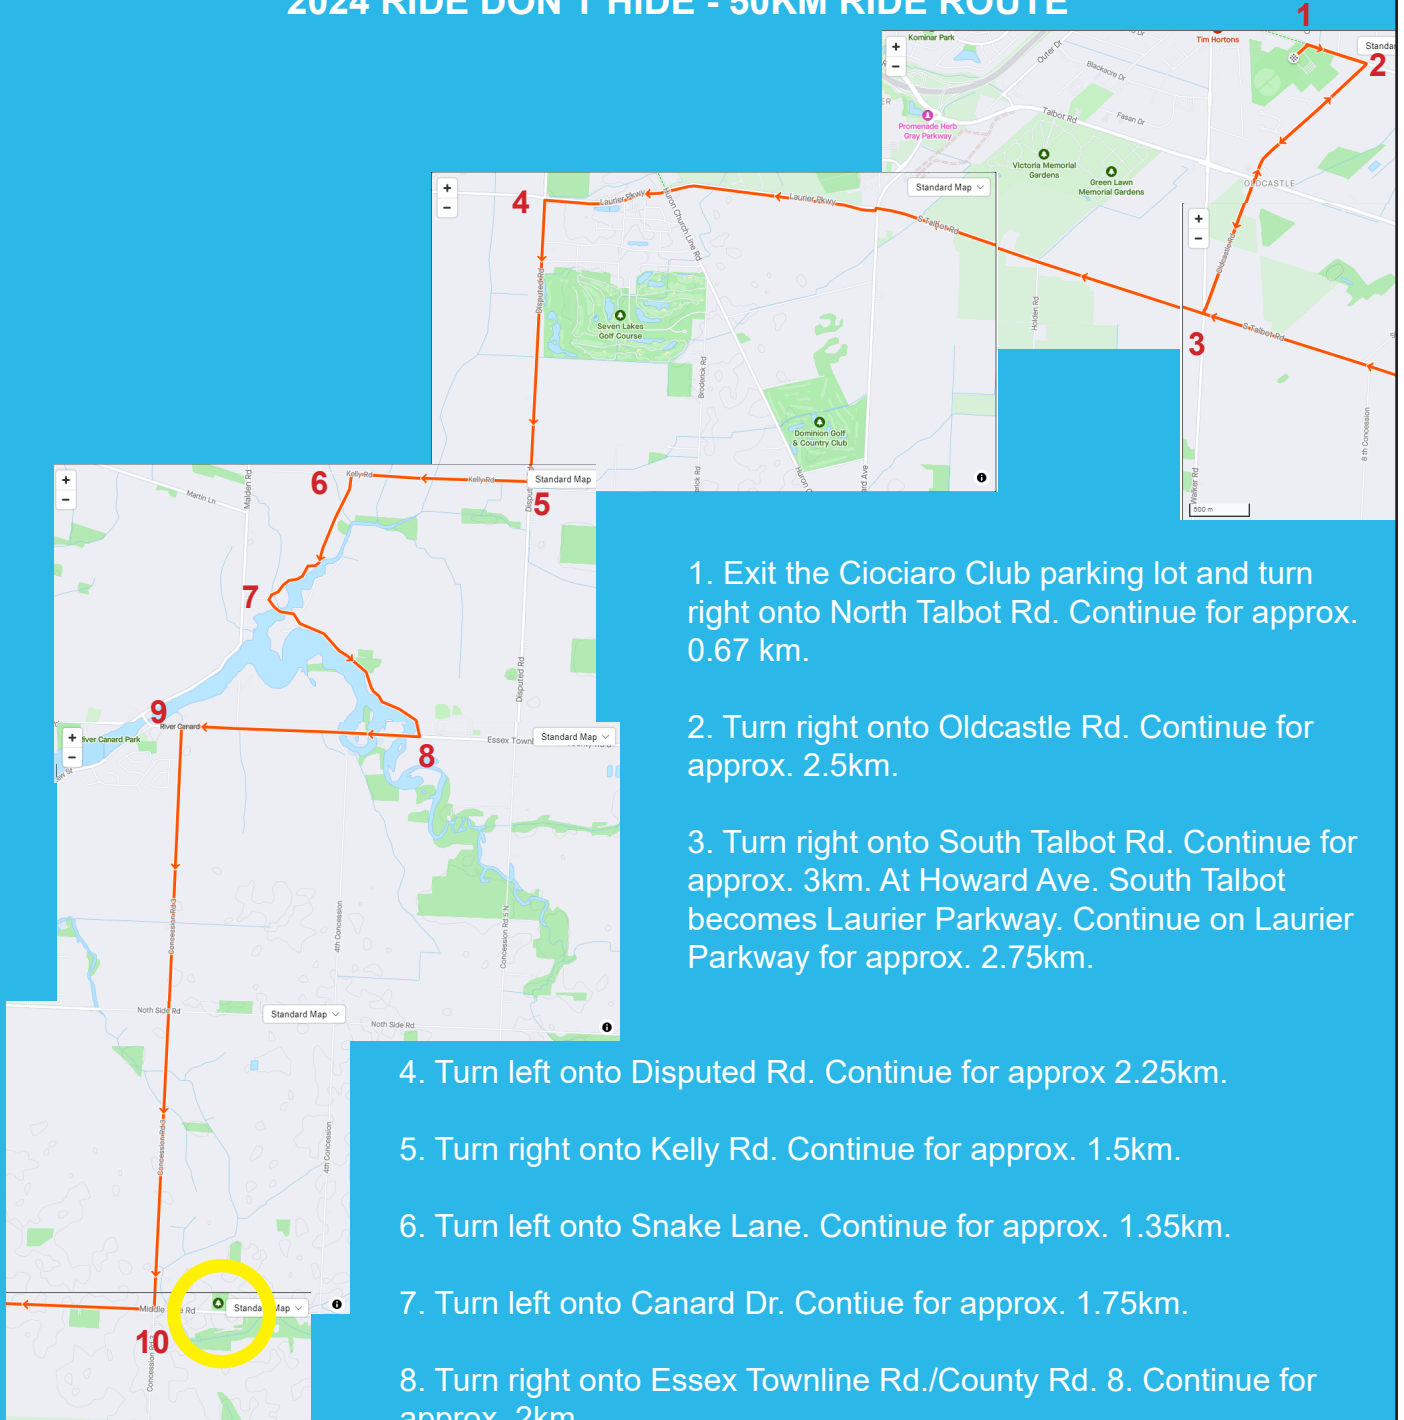

ride don't hide

Canadian Mental
Health Association
Windsor-Essex County

Community well-being is our sole focus.

2024 RIDE DON'T HIDE - 50KM RIDE ROUTE

1. Exit the Ciociaro Club parking lot and turn right onto North Talbot Rd. Continue for approx. 0.67 km.

2. Turn right onto Oldcastle Rd. Continue for approx. 2.5km.

3. Turn right onto South Talbot Rd. Continue for approx. 3km. At Howard Ave. South Talbot becomes Laurier Parkway. Continue on Laurier Parkway for approx. 2.75km.

4. Turn left onto Disputed Rd. Continue for approx 2.25km.

5. Turn right onto Kelly Rd. Continue for approx. 1.5km.

6. Turn left onto Snake Lane. Continue for approx. 1.35km.

7. Turn left onto Canard Dr. Continue for approx. 1.75km.

8. Turn right onto Essex Townline Rd./County Rd. 8. Continue for approx. 2km.

9. Turn left onto Concession Rd. 3. Continue for approx. 5km.

10. Turn **left** onto Middle Side Rd. and continue to the turnaround station in the Anderdon Public School parking lot.