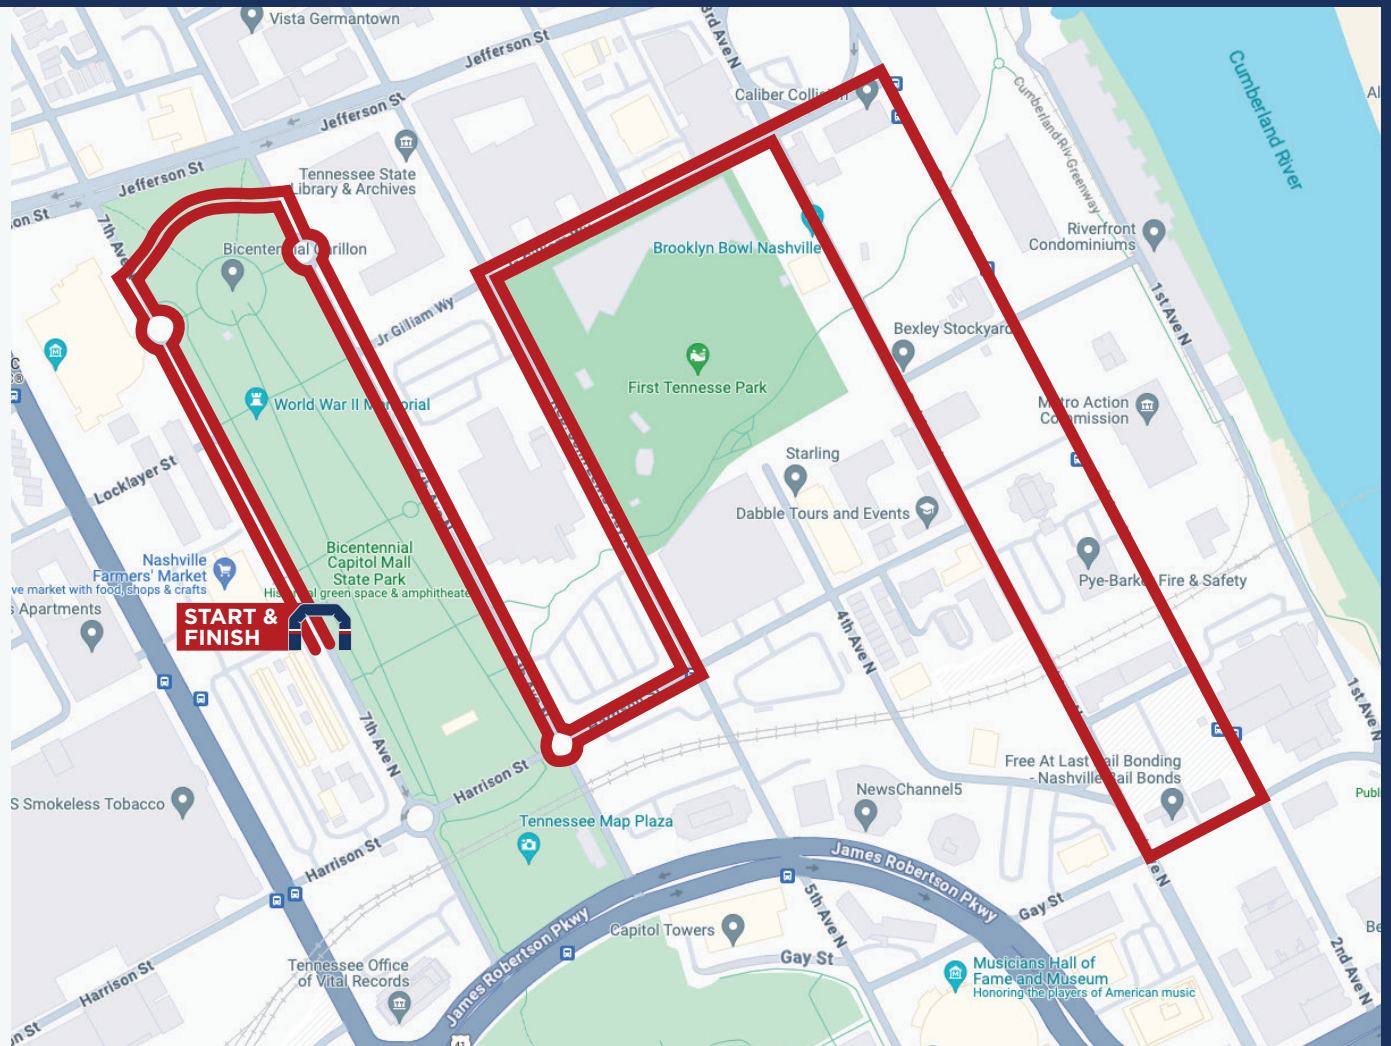

# NASHVILLE

Bicentennial Capitol Mall State Park  
600 James Robertson Parkway  
Nashville, TN 37243

★ **SATURDAY** ★  
**SEPTEMBER 7, 2024**

Check-in Begins:  
**7 am**

Opening Ceremony Starts:  
**7:45 am**

## TURN BY TURN DIRECTIONS:

1. Start on 7th Ave. N. near Farmers Market Entrance
2. Right on Jackson St.
3. Right on 6th Ave. N.
4. Left on Harrison St.
5. Left on 5th Ave. N.
6. Right on Jr. Gilliam Way
7. Right on 3rd Ave. N.
8. Left on Gay St.
9. Left on 2nd Ave. N.
10. Left on Jr. Gilliam Way
11. Left on 5th Ave. N.
12. Right on Harrison St.
13. Right on 6th Ave. N.
14. Left on Jackson St.
15. Left on 7th Ave. N. and return to START/FINISH LINE