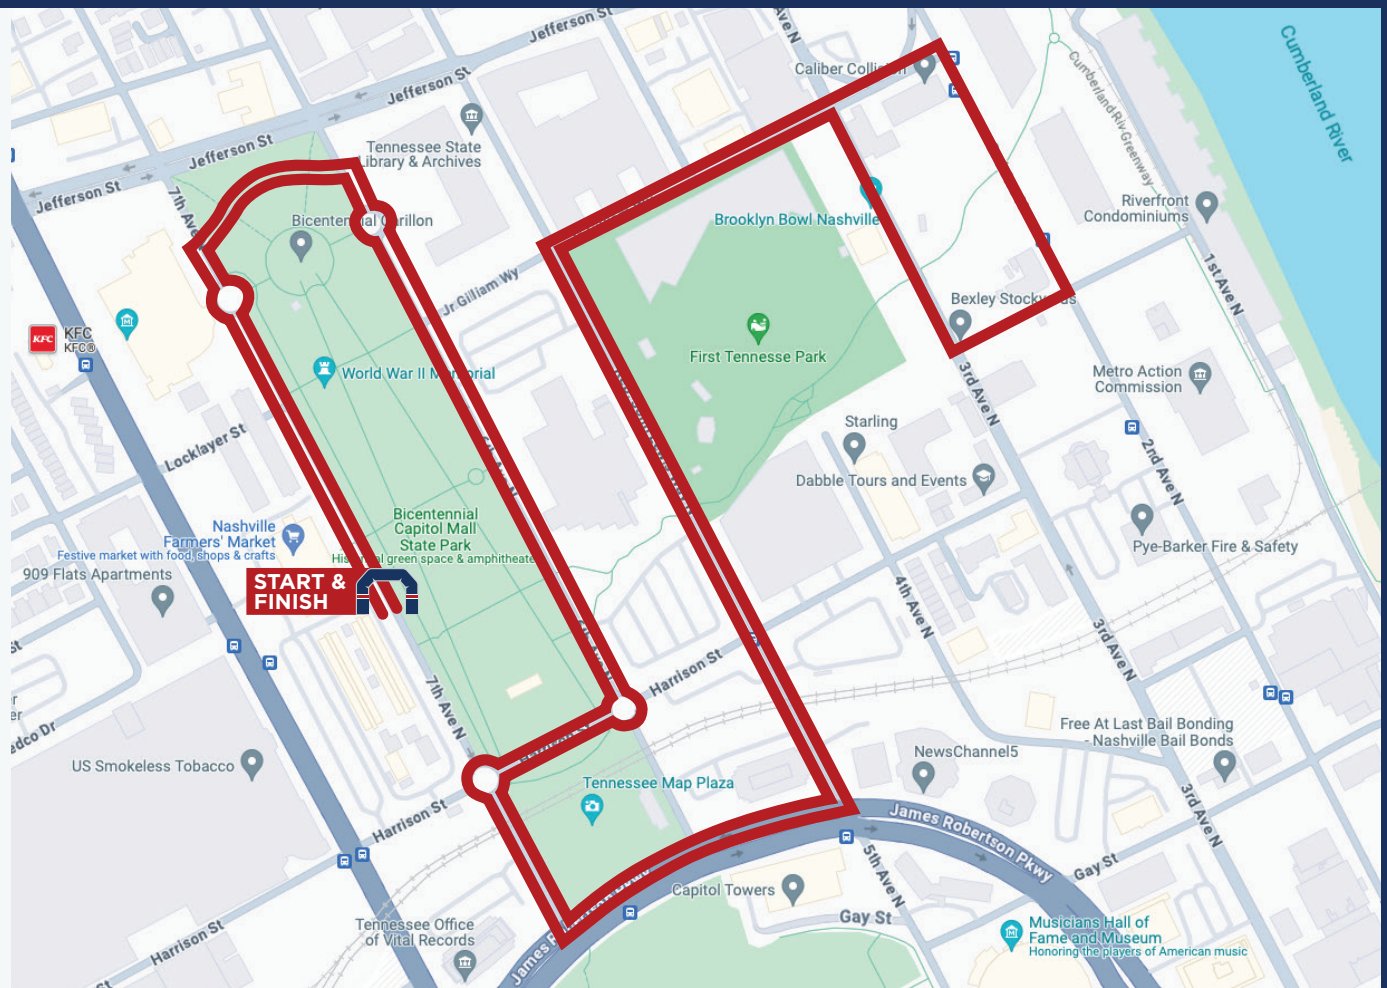

# NASHVILLE

Bicentennial Capitol Mall State Park  
600 James Robertson Parkway  
Nashville, TN 37243

★ **SATURDAY** ★  
**SEPTEMBER 7, 2024**

Check-in Begins:  
7 am

Opening Ceremony Starts:  
7:45 am

Race Start:  
Immediately following  
Opening Ceremony

## TURN BY TURN DIRECTIONS:

1. Start on 7th Ave. N. near Farmers Market Entrance
2. Right on Jackson St.
3. Right on 6th Ave. N.
4. Right on Harrison St.
5. Right at roundabout at Harrison St. and 7th Ave. N.
6. Continue onto 7th Ave. N.
7. Left on James Robertson Pkwy (Eastbound lanes only)
8. Left on Rep. John Lewis Way N.
9. Right on Jr. Gilliam Way
10. Right on 3rd Ave. N.
11. Left on Stockyard
12. Left on 2nd Ave. N.
13. Left on Jr. Gilliam Way
14. Left on Rep. John Lewis Way N.
15. Right on James Robertson Pkwy (Eastbound lanes only)
16. Right onto 7th Ave. N.
17. Right onto Harrison St.
18. Right at roundabout at Harrison St. and 6th Ave. N.
19. Left onto 6th Ave. N.
20. Left onto Jackson St.
21. Left onto 7th Ave. N.