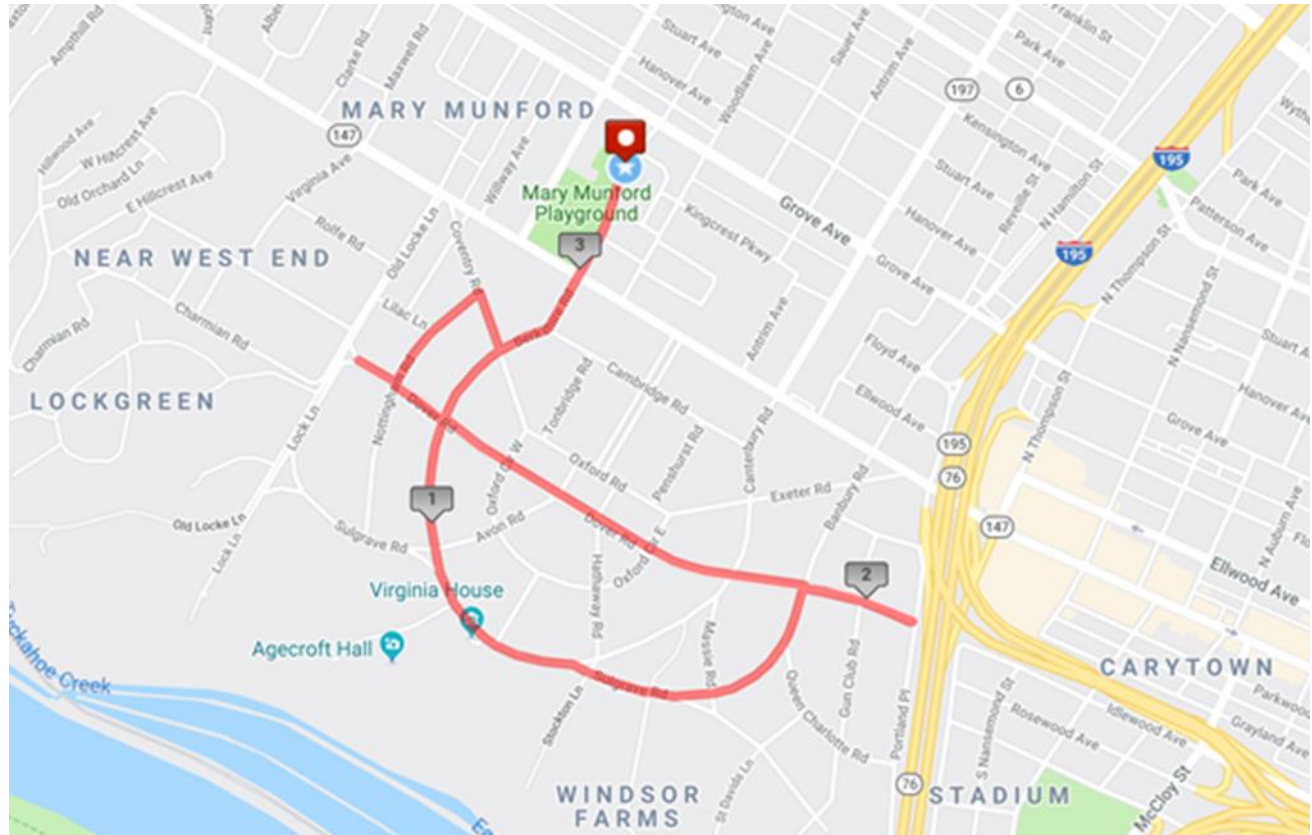

19th Annual Jingle Bell Run | Richmond, Virginia

5K Course Map & Route

- Start at Mary Munford School pavilion on Commonwealth Ave.
- Cross Cary St. to Berkshire Road
- Right on Coventry Road
- Left on Nottingham Road
- Right on Dover Road
- Turnaround at end of median before the grass triangle
- Dover Road east to right on Berkshire Road
- Berkshire Road becomes Sulgrave Road
- Follow Sulgrave Road to fork just east of Clovelly Road
- Take left fork onto Banbury Road
- Follow Banbury Road
- Right on Dover Road
- Turn around at end of median at Portland Place
- Dover Road west to right on Berkshire Road
- Cross Cary St. to Commonwealth Ave.
- Finish at Mary Munford School pavilion (same as Start)