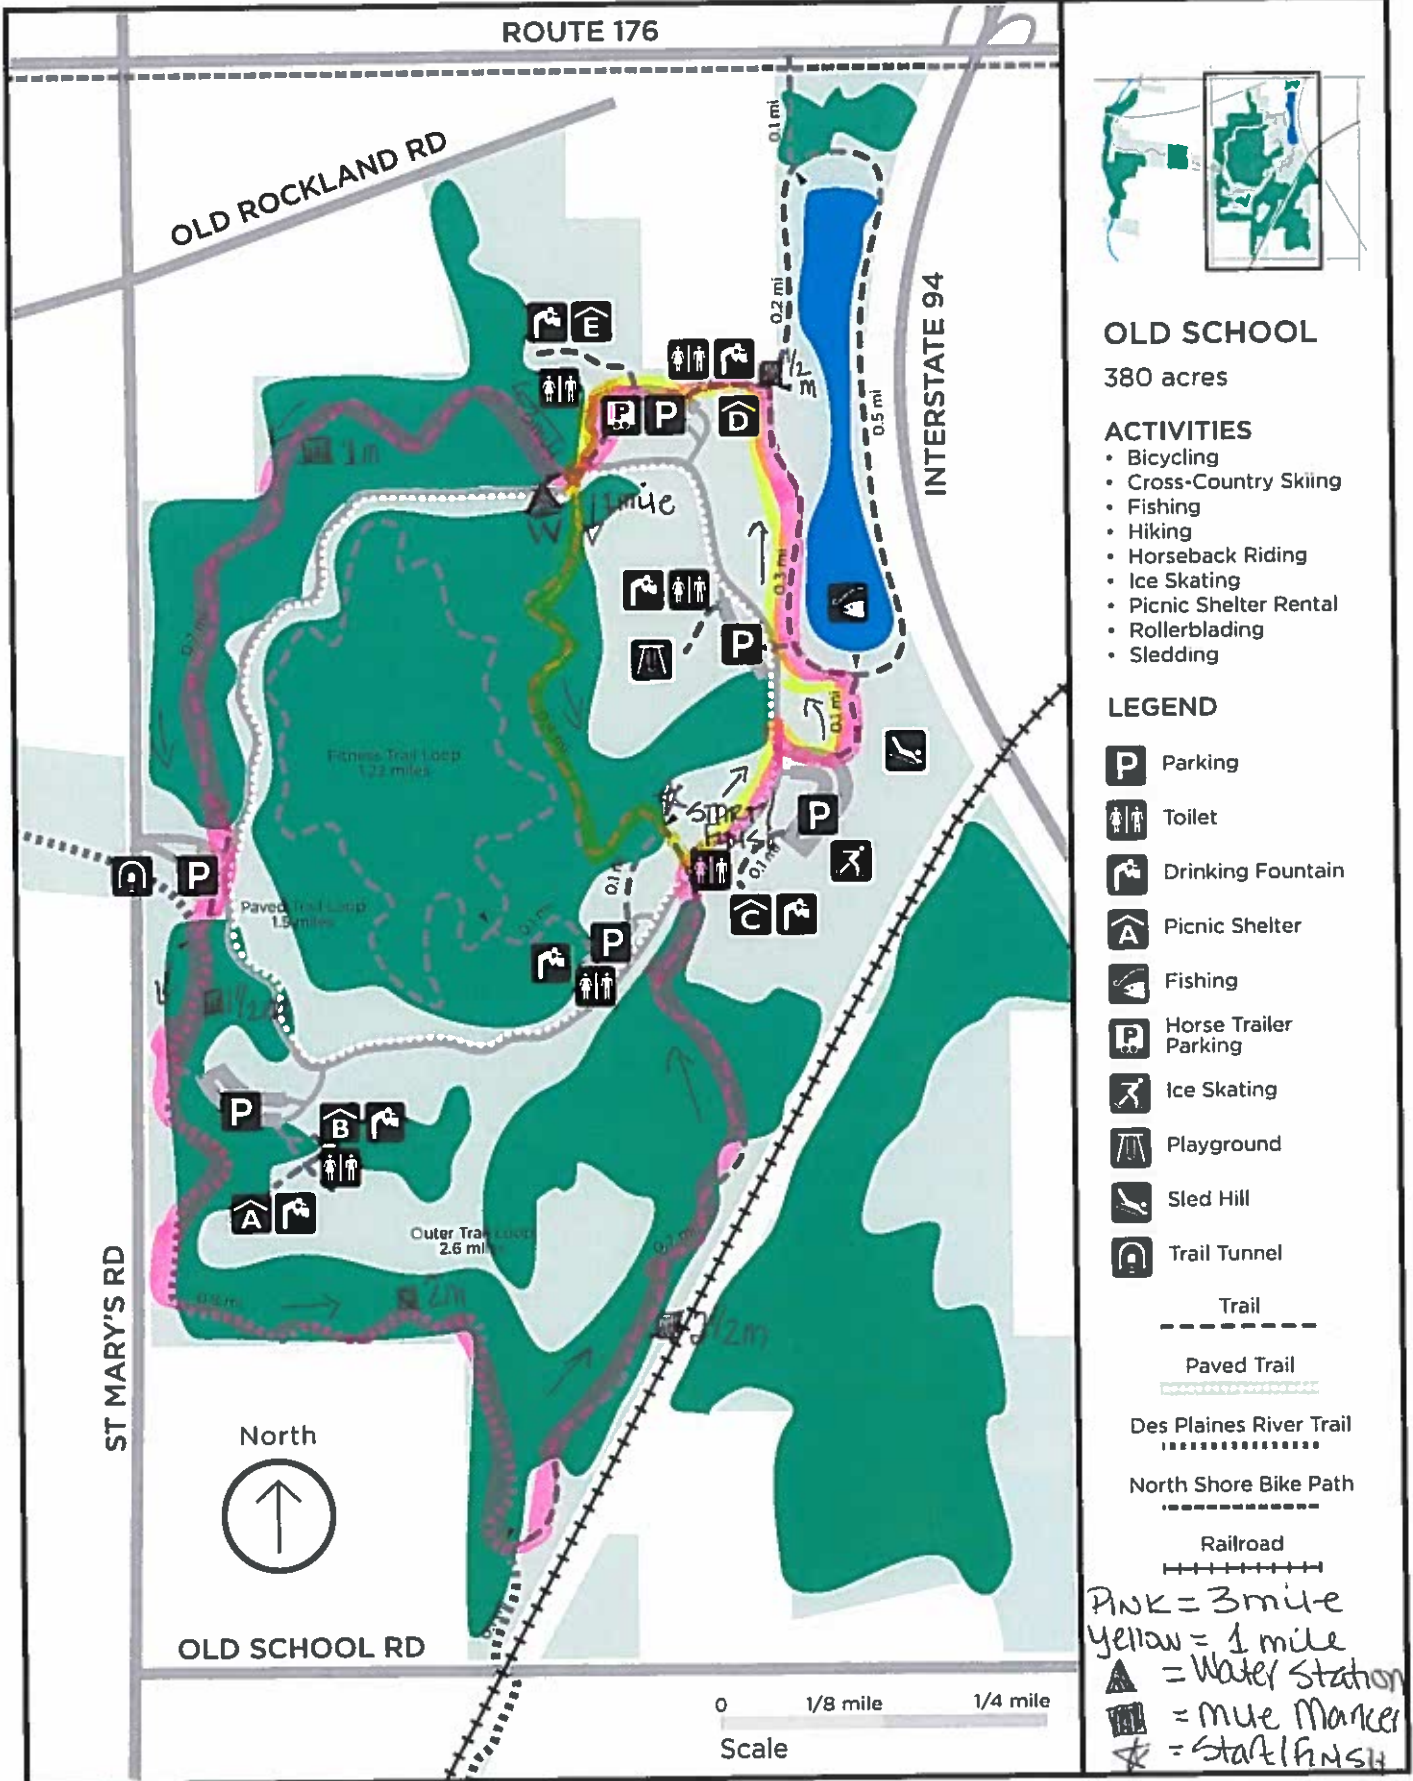

# Old School

**OLD SCHOOL**  
380 acres

- ACTIVITIES**
- Bicycling
  - Cross-Country Skiing
  - Fishing
  - Hiking
  - Horseback Riding
  - Ice Skating
  - Picnic Shelter Rental
  - Rollerblading
  - Sledding

- LEGEND**
- P** Parking
  - Toilet
  - Drinking Fountain
  - Picnic Shelter
  - Fishing
  - Horse Trailer Parking
  - Ice Skating
  - Playground
  - Sled Hill
  - Trail Tunnel

- Trail
- Paved Trail
- Des Plaines River Trail
- North Shore Bike Path
- Railroad

*Pink = 3 mile*  
*Yellow = 1 mile*  
 = Water Station  
 = Mile Marker  
 = Start/Finish