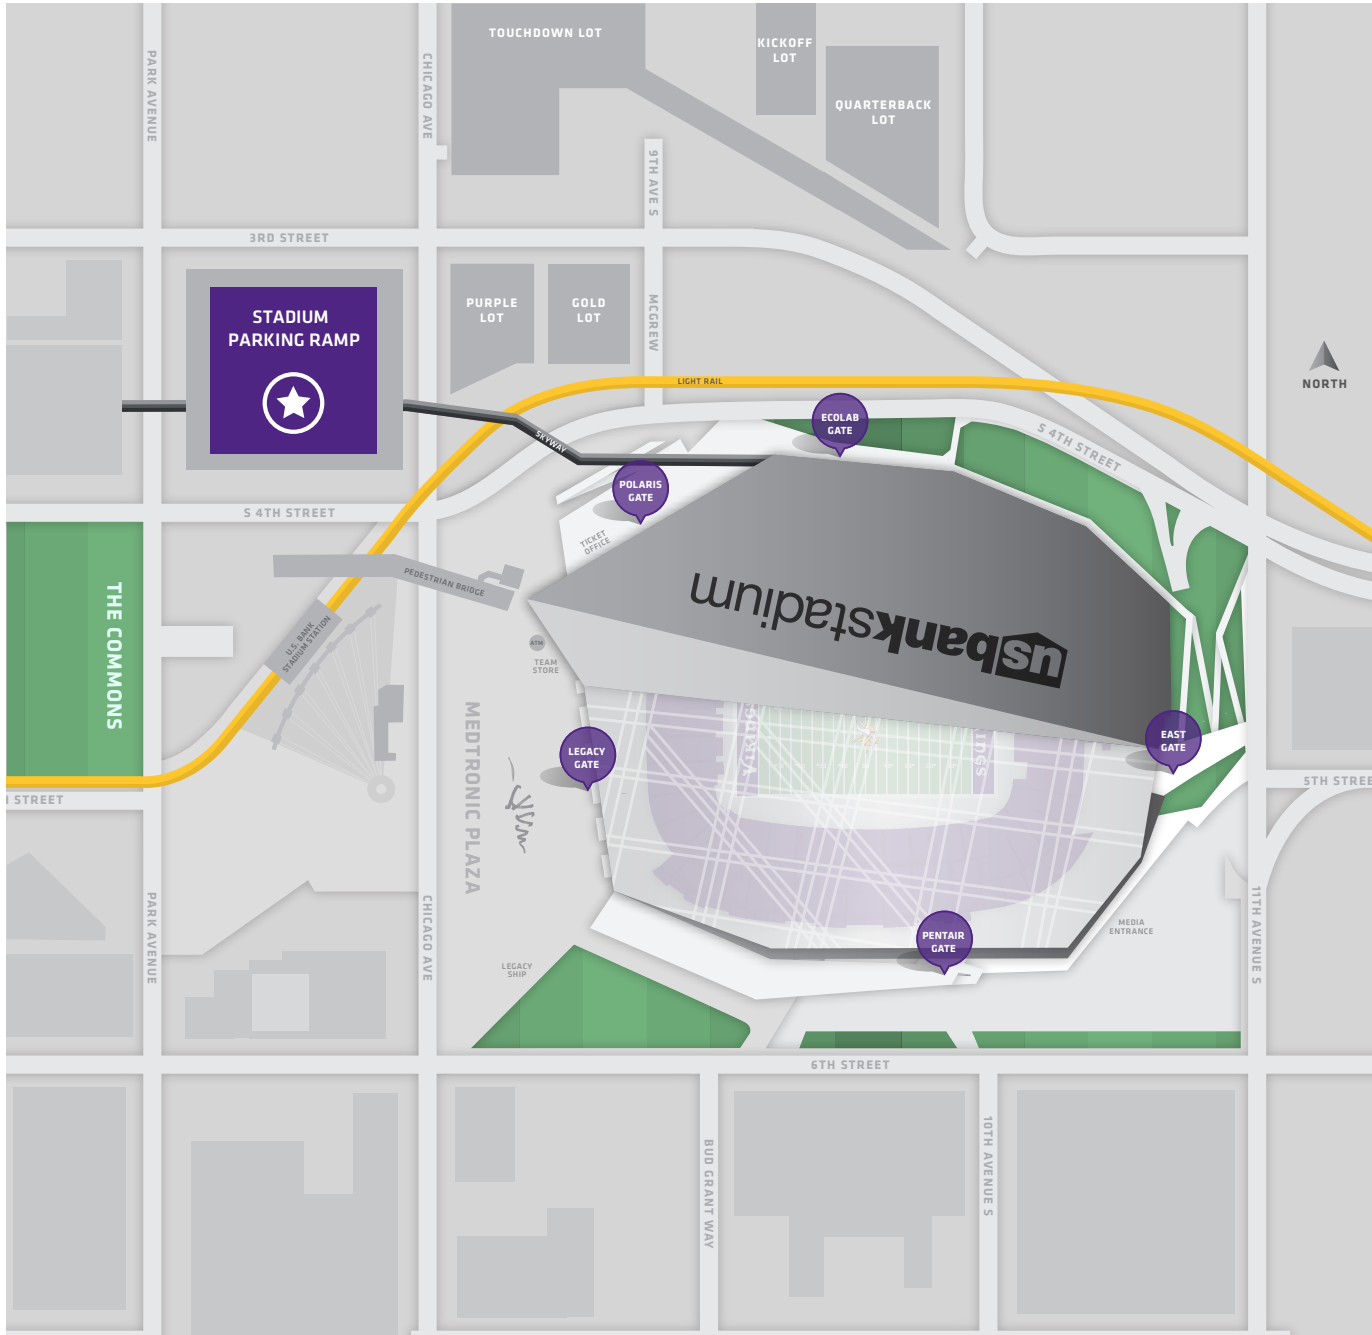

PARKING MAP | STADIUM PARKING RAMP

740 4TH ST, MINNEAPOLIS MN, 55415

I-394 EASTBOUND

- Follow I-394 EB towards downtown.
- Use left two lanes to take the 4th St. N. exit.
- Follow 4th St S towards Park Ave.
- Turn left onto Park Ave.
- Stadium Parking Ramp will be on your right.

I-35W NORTHBOUND

- Take I-35W N to S 3rd St
- Exit 17C (3rd St U of M)
- Follow 3rd St and turn left on Chicago Ave
- Stadium Parking Ramp is on the right.

I-35W SOUTHBOUND

- Take I-35W SB to Exit 17C towards Washington Ave.
- Use Right two lanes to turn right onto S Washington Ave.
- Turn left onto Chicago Ave.
- Stadium Parking Ramp will be on your right.

I-94 EASTBOUND

- Follow I-94 E to Exit 230 for 4th St N.
- Keep right at the fork, follow signs for 2nd Ave N.
- Continue straight on 4th St. N towards Hennepin Ave.
- Continue straight on 4th St. S towards Park Ave.
- Turn left onto Park Ave.
- Stadium Parking Ramp will be on your right.

I-94 WESTBOUND

- Follow I-94 West to Exit 234B 7th St.
- Follow 7th St S towards Park Ave.
- Turn right onto Park Ave.
- Stadium Parking Ramp will be on your right.