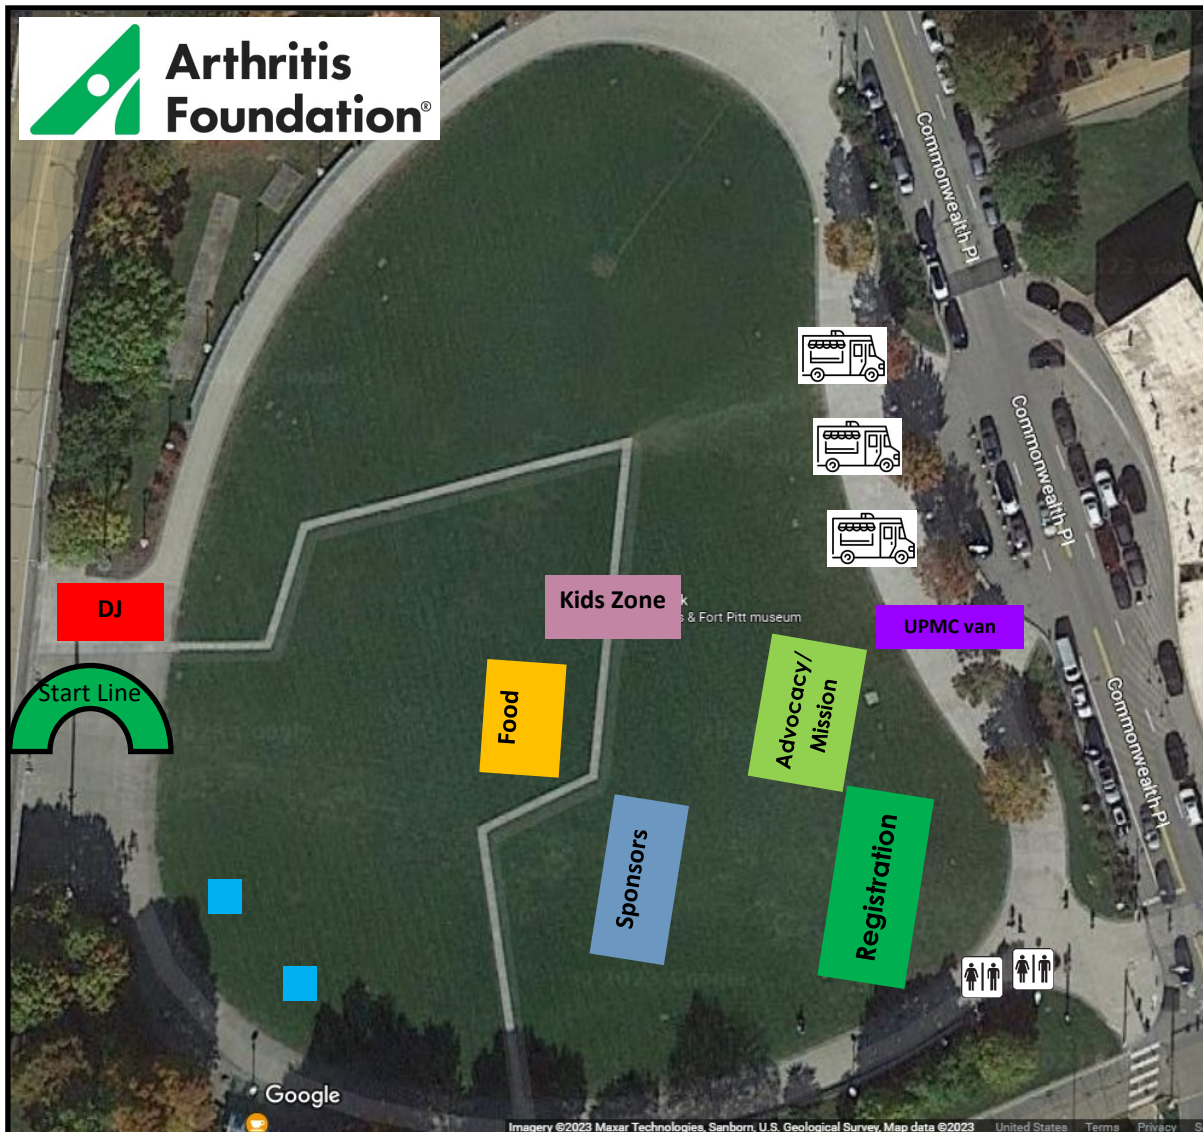

Walk to Cure Arthritis — April 22, 2023 at Point State Park

Set-up	Tent Size	Table/Chairs
Registration	10x20	2 tables/4 chairs
Advocacy/ Mission	10x10	1 table/4 chairs
Kids Zone	20x20	4 tables/20 chairs
Food & READY	10x20	2 tables/4 chairs
DJ	10x10	
Sponsor tent	10x40	4 tables/8 chairs
Hadley's Heroes	10x10	1 table/6 chairs
Sophia Strong	10x10	1 table/6 chairs

Port a Pots

Food trucks

Location: 601 Commonwealth Place, Pittsburgh, PA 15222

Parking options:

Boulos Parking lot – 601 Commonwealth Place (across from the Post Gazette building)
 Gateway Center Garage – 400 Liberty Avenue (Gateway Four building/Eddie Merlot building)
 The Gateway Center T station is also very close!
 Or search the apps and websites

Parking Access website for a listing of Parking Lot Rates, Garages, & On-Street Options: <https://parkingaccess.com/blog/pointstatepark/amp> or **ParkPGH:** <https://parkpgh.org/destinations/2> or **Pittsburgh**