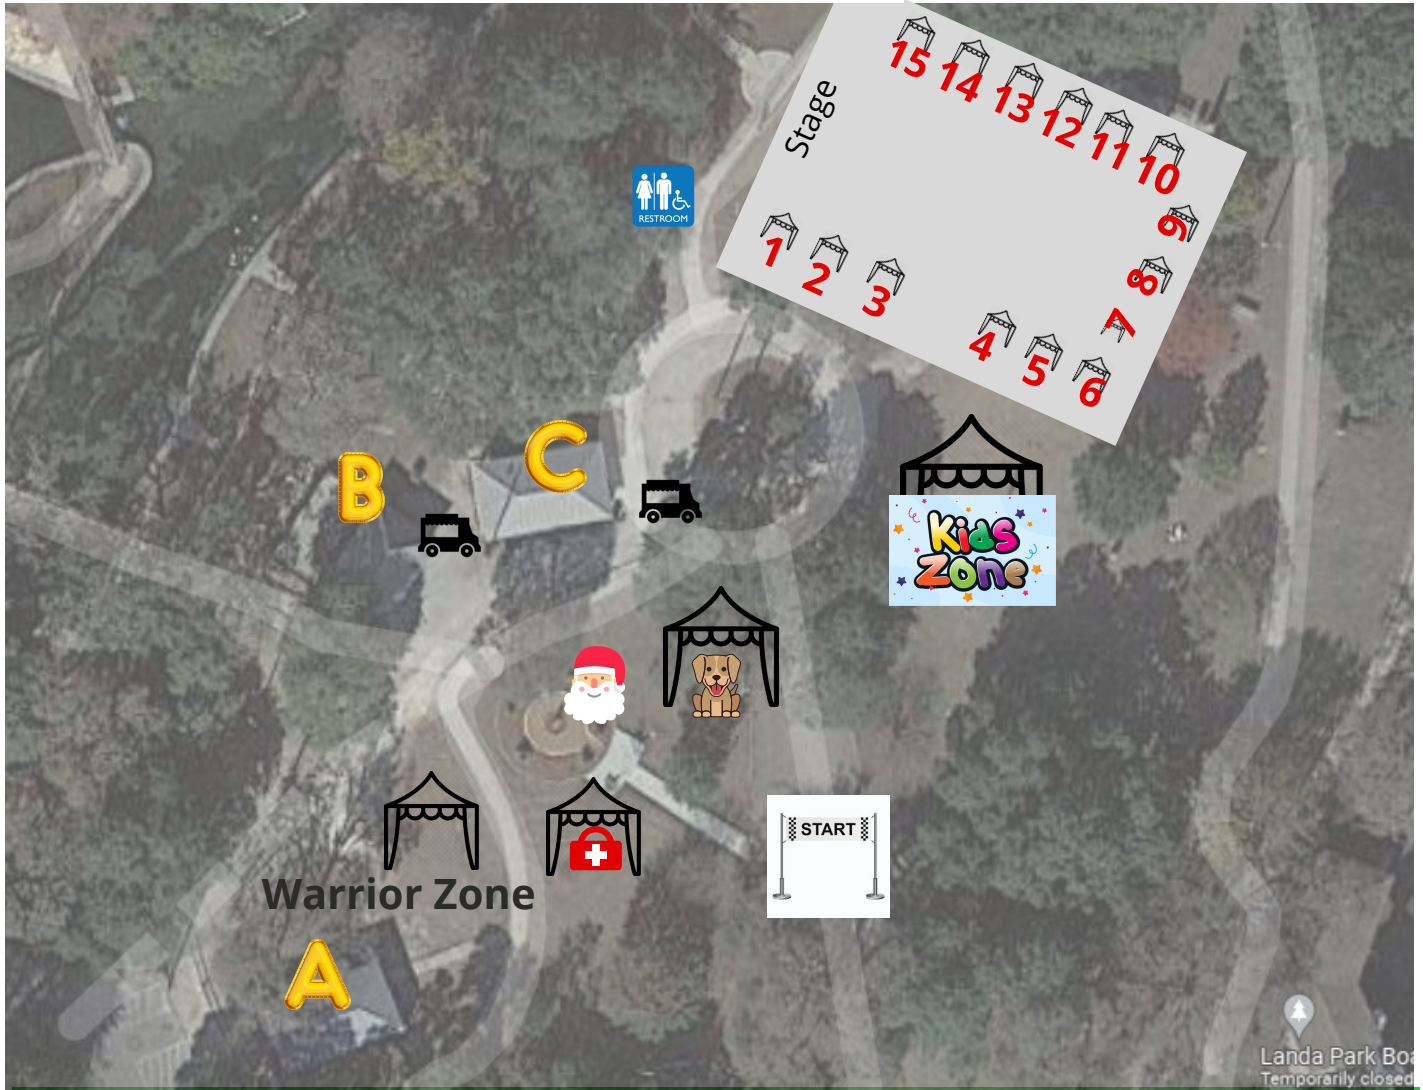

BACK TO JINGLING!

National Sponsors Presenting Sponsor **abbvie**
 Sponsors janssen NOVARTIS

Saturday, December 11, 2021
Landa Park
Site opens at 3:00 PM

- A** Registration
- B** Volunteer Zone
- C** Refreshments/Open Seating

- Kids Zone
- First Aid
- Start/Finish
- Food Trucks
- Dog Zone
- Pictures with Santa
- Restrooms

- 1. Abbvie
- 2. Altus Biologics
- 3. Valero
- 4. RAST
- 5. Amgen
- 6. Capitol Pain Institute
- 7. PAM Health & Rehab
- 8. Concepts Digital Mktng.
- 9. Bioventus
- 10. Walgreens
- 11. ACCT
- 12. Quest Diagnostics
- 13. Military/Veteran Zone
- 14. ChoSA/Christus
- 15. Novartis