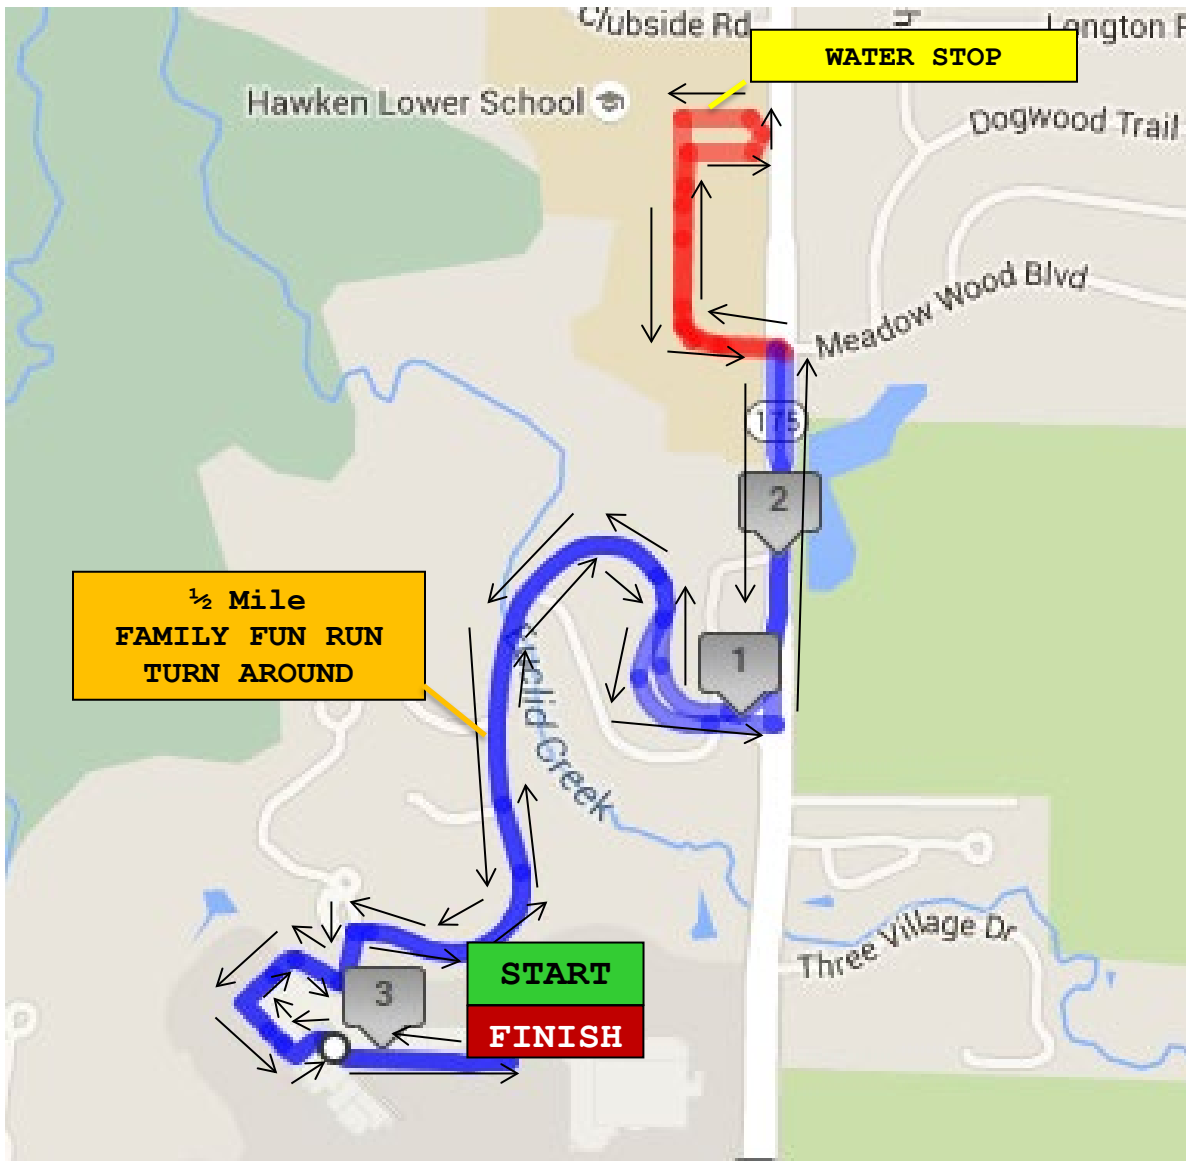

2022 JINGLE BELL RUN CLEVELAND

SUNDAY, DECEMBER 11, 2022 - LEGACY VILLAGE

25001 Cedar Rd Lyndhurst, Ohio

IMPORTANT LOCATIONS & COURSE MAP

- Day-of Registration, Packet Pickup:
Adjacent to Starbucks/Escalator **8:00AM-8:55AM**
- Event Expo: Adjacent to Starbucks/Escalator **8:00AM-10:00AM**
- Start/Finish Line: Just east of Main Stage **9:00AM Race Steps Off**
- Top Finish Awards Ceremony: Main Stage, **9:30AM approximately**
- Restrooms: Adjacent to Starbucks/Escalator

2022 JINGLE BELL RUN/WALK 5K ROUTE

Race starts in front of California Pizza Kitchen

Follow the road (Blossom Way) West towards the roundabout in front of Dick's Sporting Goods.

Continue in the roundabout then turn right behind the Dick's Sporting Goods building.

Turn left at gate into Cleveland Clinic Wellness Campus and follow the road towards Richmond Road.

Turn left on Richmond Road.

Turn left at Meadow Wood Blvd., following the road north into the Hawken School campus.

Race finishes in front of California Pizza Kitchen