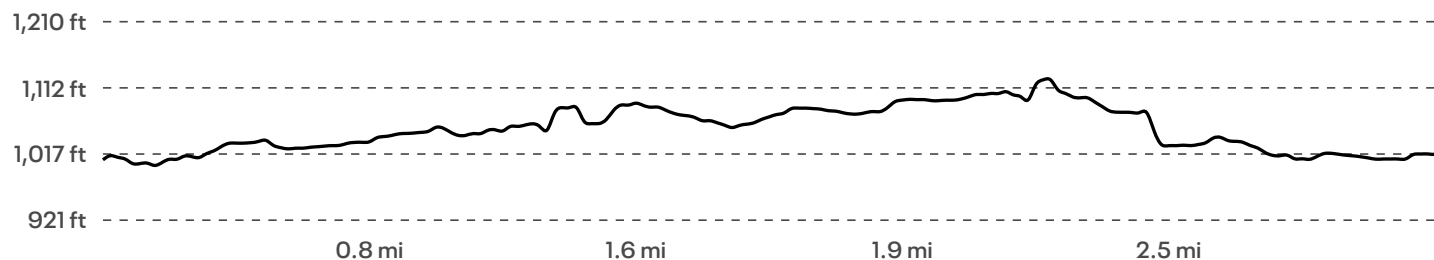

### Notes

**Elevation**

Start  
**1,011 ft**

Max  
**1,128 ft**

Gain  
**119 ft**

DISTANCE (MI)	DIRECTION
0.00	Head north on Ak-Sar-Ben Dr
0.18	Head east on Pine St toward S 67th St Destination will be on the left
0.40	Head north on S 67th St
0.73	Head north on S 67th St toward Pacific St
0.78	Continue onto Elmwood Park Rd Destination will be on the left
1.13	Head northeast on Elmwood Park Rd
1.39	Head northeast on Elmwood Park Rd toward University Dr S
1.40	Turn right to stay on Elmwood Park Rd
1.53	Head southwest on Elmwood Park Rd Destination will be on the left
1.58	Head southwest on Elmwood Park Rd
1.60	Turn right Destination will be on the left
1.62	Head west
1.67	Sharp left toward Elmwood Park/Connector
1.73	Continue onto Elmwood Park/Connector
1.73	Head northeast on Elmwood Park/Connector
1.73	Slight right to stay on Elmwood Park/Connector
1.79	Slight left to stay on Elmwood Park/Connector
1.82	Head east on Elmwood Park/Connector toward Elmwood Park Rd
1.83	Turn right onto Elmwood Park Rd
1.85	Head southwest on Elmwood Park Rd toward Jones St Destination will be on the right
1.94	Head south on Elmwood Park Rd
1.95	Turn right onto Elmwood Park Dr
2.26	Head southwest on Elmwood Park Dr toward Pacific St
2.41	Head west on Pacific St toward S 66th St

<b>DISTANCE (MI)</b>	<b>DIRECTION</b>
<b>2.52</b>	Head south on S 67th St toward Pacific StDestination will be on the left
<b>2.87</b>	Head south on S 67th St toward Pine St
<b>2.88</b>	Turn left onto Pine St
<b>3.06</b>	Continue onto S 64th StDestination will be on the left
<b>3.09</b>	Head south on S 64th St toward Hickory Plaza
<b>3.20</b>	Turn right onto Shirley StDestination will be on the right
<b>3.20</b>	Head west on Shirley St toward S 64th AveDestination will be on the left
<b>3.28</b>	Destination