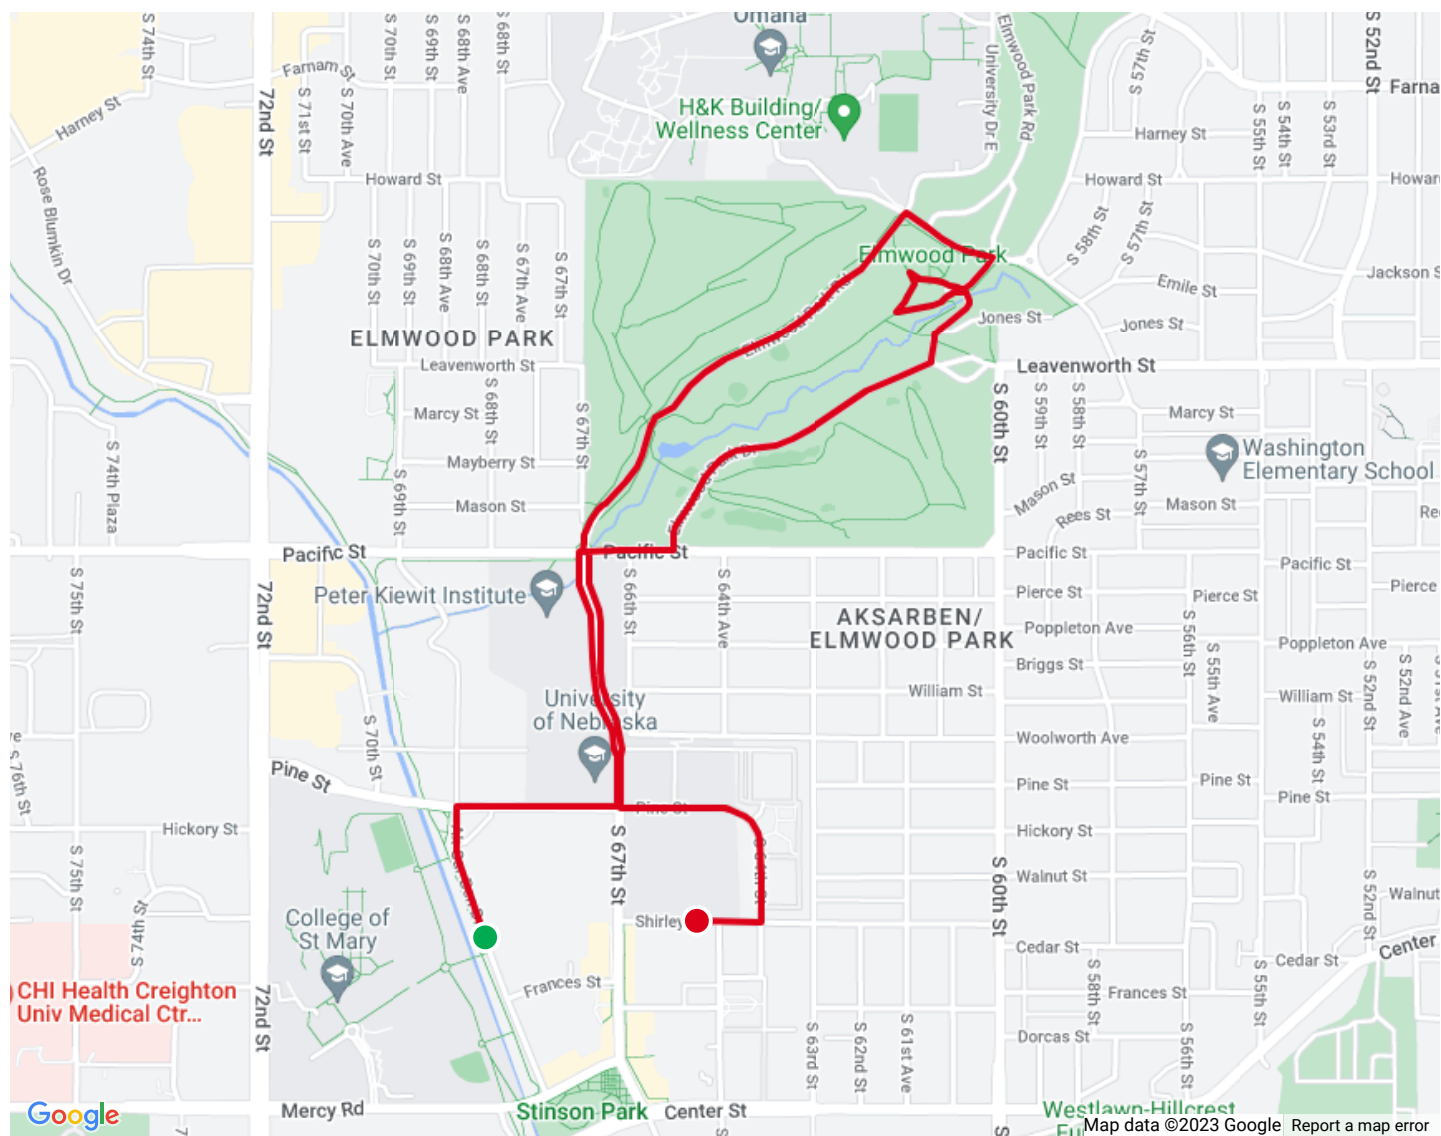

# CORPORATE CUP 5K ROUTE MAP (PENDING APPROVAL)

**3.29 mi**

Distance

**119 ft**

Elevation Gain

**Run**

Activity Type

### Notes

**Elevation**

Start  
**1,011 ft**

Max  
**1,128 ft**

Gain  
**119 ft**

DISTANCE (MI)	DIRECTION
0.00	Head north on Ak-Sar-Ben Dr
0.18	Head east on Pine St toward S 67th St Destination will be on the left
0.40	Head north on S 67th St
0.73	Head north on S 67th St toward Pacific St
0.78	Continue onto Elmwood Park Rd Destination will be on the left
1.13	Head northeast on Elmwood Park Rd
1.39	Head northeast on Elmwood Park Rd toward University Dr S
1.40	Turn right to stay on Elmwood Park Rd
1.53	Head southwest on Elmwood Park Rd Destination will be on the left
1.58	Head southwest on Elmwood Park Rd
1.60	Turn right Destination will be on the left
1.62	Head west
1.67	Sharp left toward Elmwood Park/Connector
1.73	Continue onto Elmwood Park/Connector
1.73	Head northeast on Elmwood Park/Connector
1.73	Slight right to stay on Elmwood Park/Connector
1.79	Slight left to stay on Elmwood Park/Connector
1.82	Head east on Elmwood Park/Connector toward Elmwood Park Rd
1.83	Turn right onto Elmwood Park Rd
1.85	Head southwest on Elmwood Park Rd toward Jones St Destination will be on the right
1.94	Head south on Elmwood Park Rd
1.95	Turn right onto Elmwood Park Dr
2.26	Head southwest on Elmwood Park Dr toward Pacific St
2.41	Head west on Pacific St toward S 66th St

<b>DISTANCE (MI)</b>	<b>DIRECTION</b>
<b>2.52</b>	Head south on S 67th St toward Pacific StDestination will be on the left
<b>2.87</b>	Head south on S 67th St toward Pine St
<b>2.88</b>	Turn left onto Pine St
<b>3.06</b>	Continue onto S 64th StDestination will be on the left
<b>3.09</b>	Head south on S 64th St toward Hickory Plaza
<b>3.20</b>	Turn right onto Shirley StDestination will be on the right
<b>3.20</b>	Head west on Shirley St toward S 64th AveDestination will be on the left
<b>3.28</b>	Destination