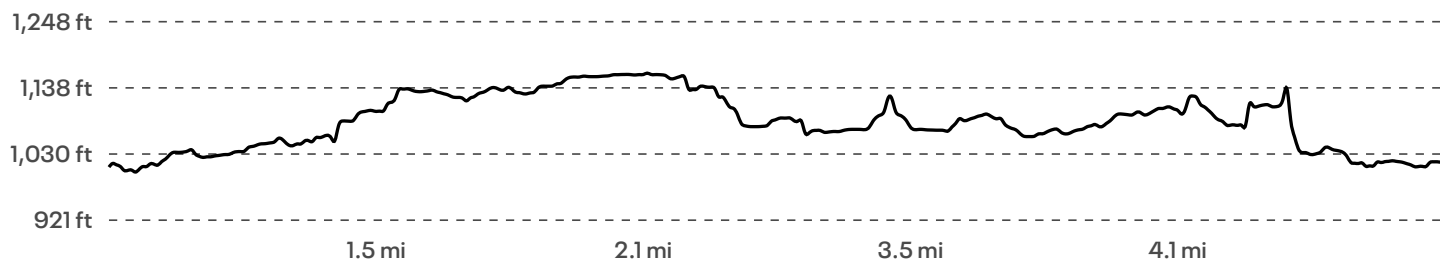

CORPORATE CUP 10K ROUTE (PENDING APPROVAL)

6.20 mi

Distance

281 ft

Elevation Gain

Run

Activity Type

Notes

Start
1,011 ft

Max
1,166 ft

Gain
281 ft

Elevation

DISTANCE (MI)	DIRECTION
0.00	Head north on Ak-Sar-Ben Dr
0.18	Head east on Pine St toward S 67th StDestination will be on the left
0.40	Head north on S 67th St
0.73	Head north on S 67th St toward Pacific St
0.78	Continue onto Elmwood Park RdDestination will be on the left
1.13	Head northeast on Elmwood Park Rd
1.39	Head northeast on Elmwood Park Rd toward University Dr S
1.40	Turn left onto University Dr S
1.45	Turn rightDestination will be on the left
1.46	Head south toward University Dr S
1.47	Turn right onto University Dr SDestination will be on the left
1.70	Head west on University Dr S
1.85	Head northeast on University Dr S
1.92	Turn leftTake the stairsDestination will be on the right
1.95	Head west
1.96	Turn right
1.99	Turn left
2.02	Turn right toward S University Dr Rd N
2.03	Turn left toward S University Dr Rd NTake the stairs
2.05	Turn right toward S University Dr Rd NTake the stairs
2.08	Slight right toward S University Dr Rd N
2.12	Turn right onto S University Dr Rd NDestination will be on the right
2.20	Head east on S University Dr Rd N
2.57	Head east on S University Dr Rd N