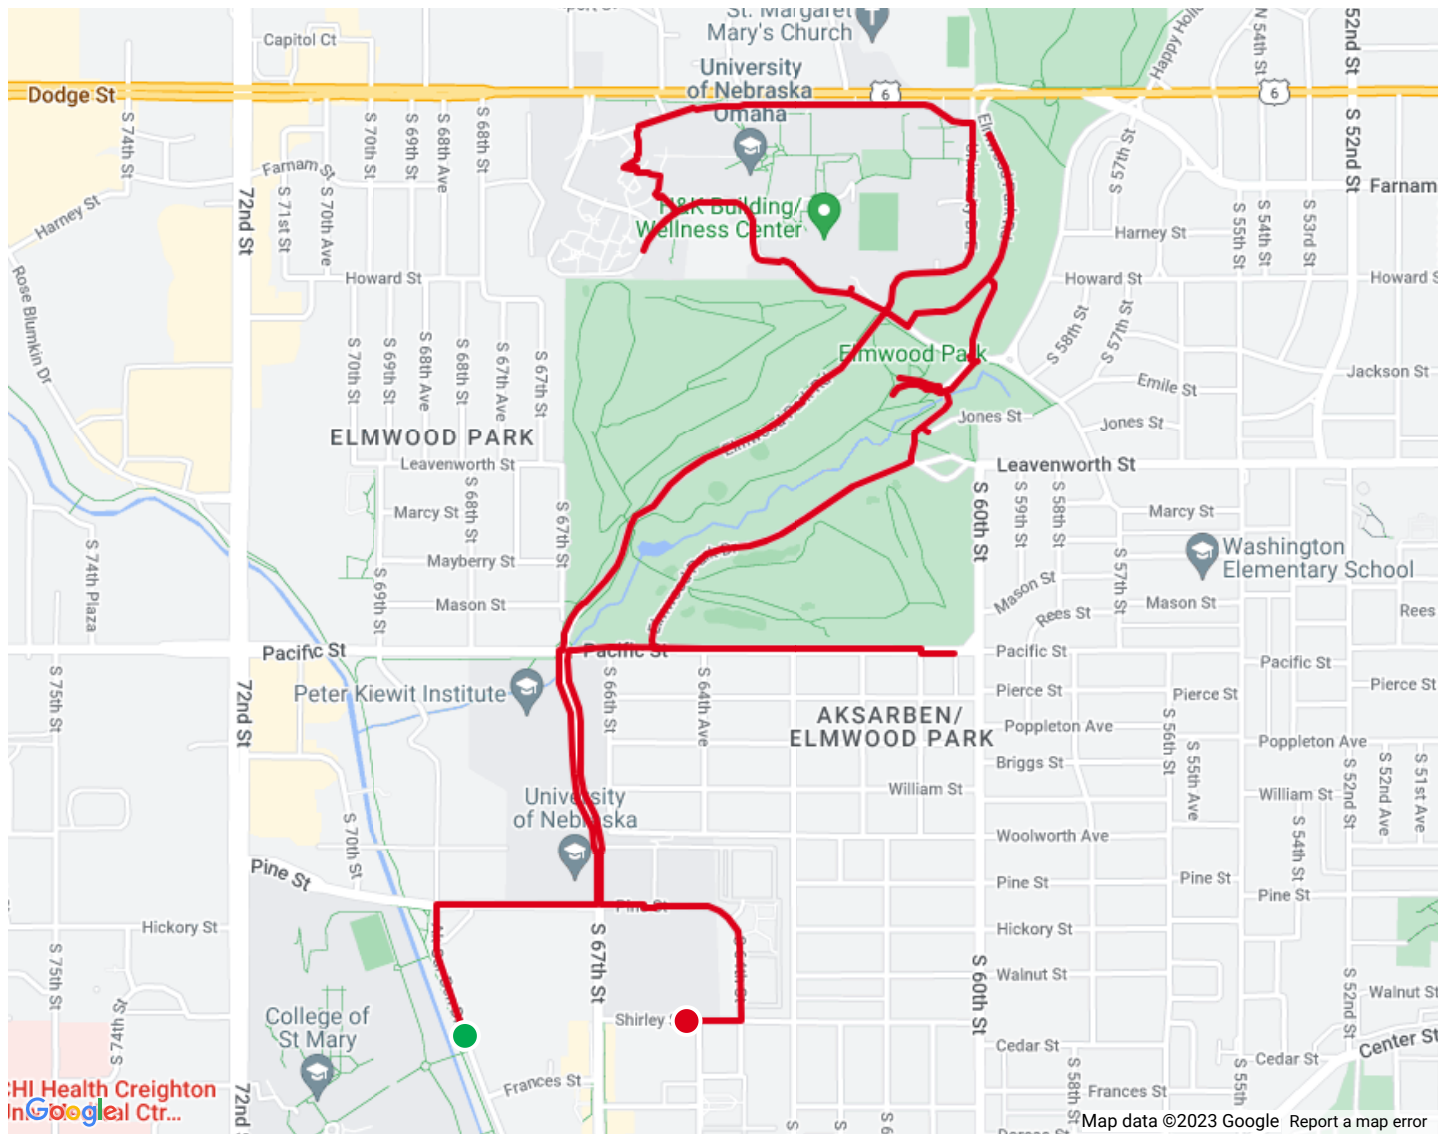

CORPORATE CUP 10K ROUTE (PENDING APPROVAL)

6.20 mi

Distance

281 ft

Elevation Gain

Run

Activity Type

Notes

Start
1,011 ft

Max
1,166 ft

Gain
281 ft

Elevation

DISTANCE (MI)	DIRECTION
0.00	Head north on Ak-Sar-Ben Dr
0.18	Head east on Pine St toward S 67th StDestination will be on the left
0.40	Head north on S 67th St
0.73	Head north on S 67th St toward Pacific St
0.78	Continue onto Elmwood Park RdDestination will be on the left
1.13	Head northeast on Elmwood Park Rd
1.39	Head northeast on Elmwood Park Rd toward University Dr S
1.40	Turn left onto University Dr S
1.45	Turn rightDestination will be on the left
1.46	Head south toward University Dr S
1.47	Turn right onto University Dr SDestination will be on the left
1.70	Head west on University Dr S
1.85	Head northeast on University Dr S
1.92	Turn leftTake the stairsDestination will be on the right
1.95	Head west
1.96	Turn right
1.99	Turn left
2.02	Turn right toward S University Dr Rd N
2.03	Turn left toward S University Dr Rd NTake the stairs
2.05	Turn right toward S University Dr Rd NTake the stairs
2.08	Slight right toward S University Dr Rd N
2.12	Turn right onto S University Dr Rd NDestination will be on the right
2.20	Head east on S University Dr Rd N
2.57	Head east on S University Dr Rd N

DISTANCE (MI)	DIRECTION
5.78	Turn left onto Pine StDestination will be on the left
5.79	Head east on Pine St toward 65th Ave
5.97	Continue onto S 64th StDestination will be on the right
6.10	Head south on S 64th St toward Shirley St
6.11	Turn right onto Shirley St
6.18	Destination