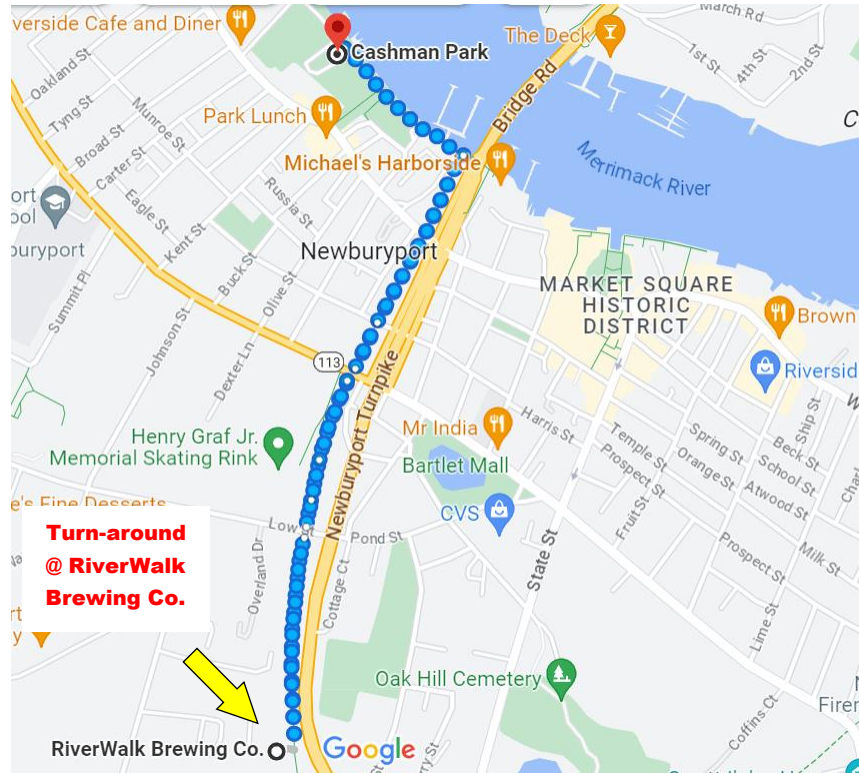

2024 North Shore Out of the Darkness Walk to Prevent Suicide @ Cashman Park – Newburyport, MA

****WALK ROUTE****

2.3 Miles (Out & Back)

Starting and ending at Cashman Park!

Friendly, leashed pups welcome!

Turn-around @ RiverWalk Brewing Co.

Walk on the Clipper City Rail Trail!