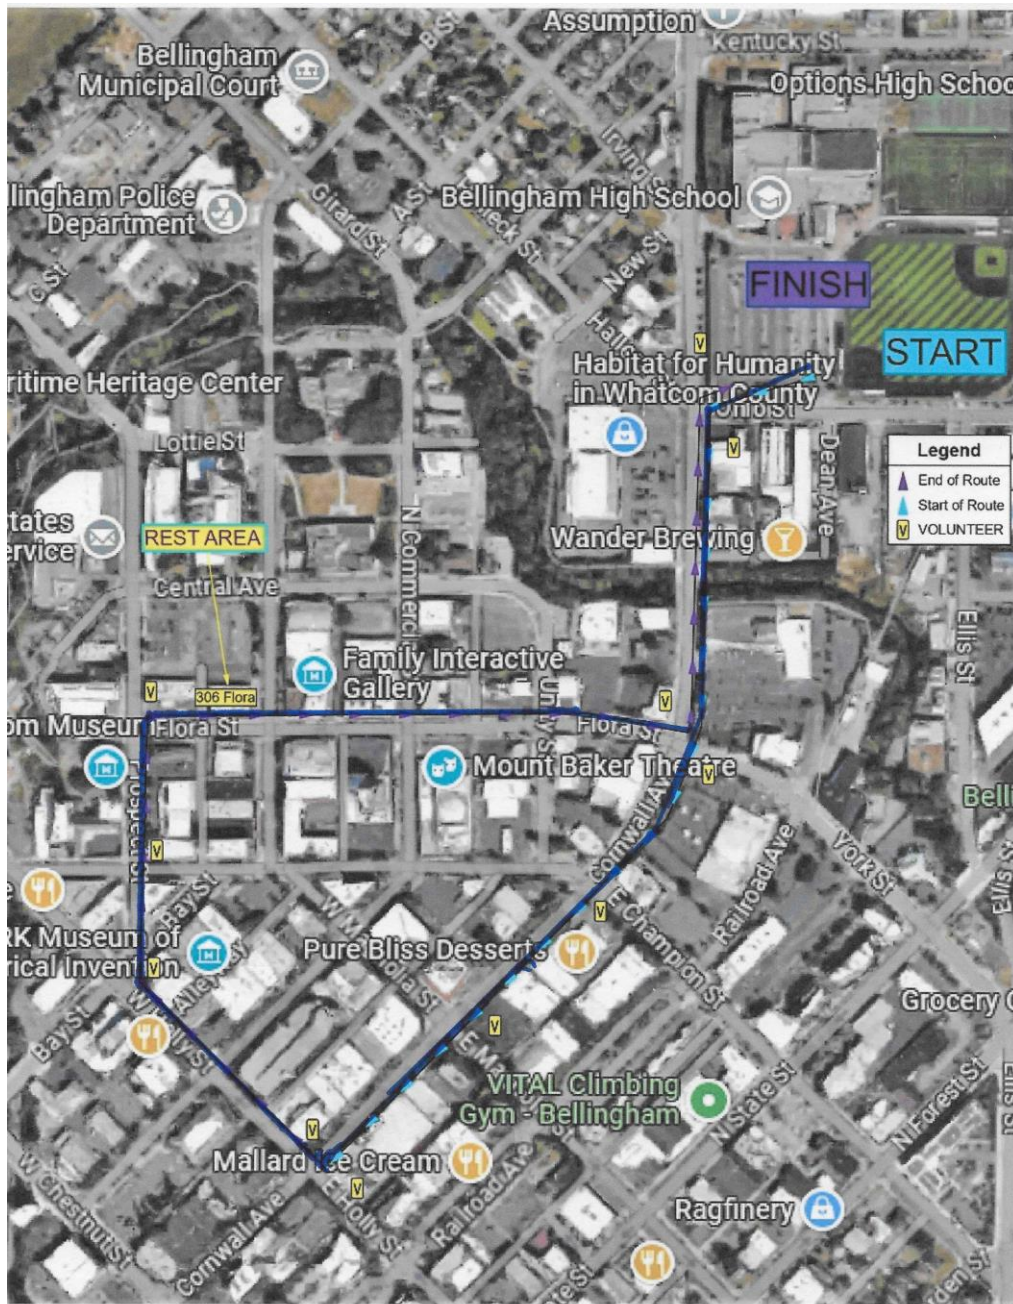

2024 Out of the Darkness Walk 1-Mile Route

- From Bellingham High School, walk south on Cornwall Ave to Holly St**
- Walk west on Holly St to Prospect St**
- Walk north on Prospect St to Flora St**
- Walk east on Flora St to Cornwall Ave**
- Walk north on Cornwall Ave returning to Bellingham High School**