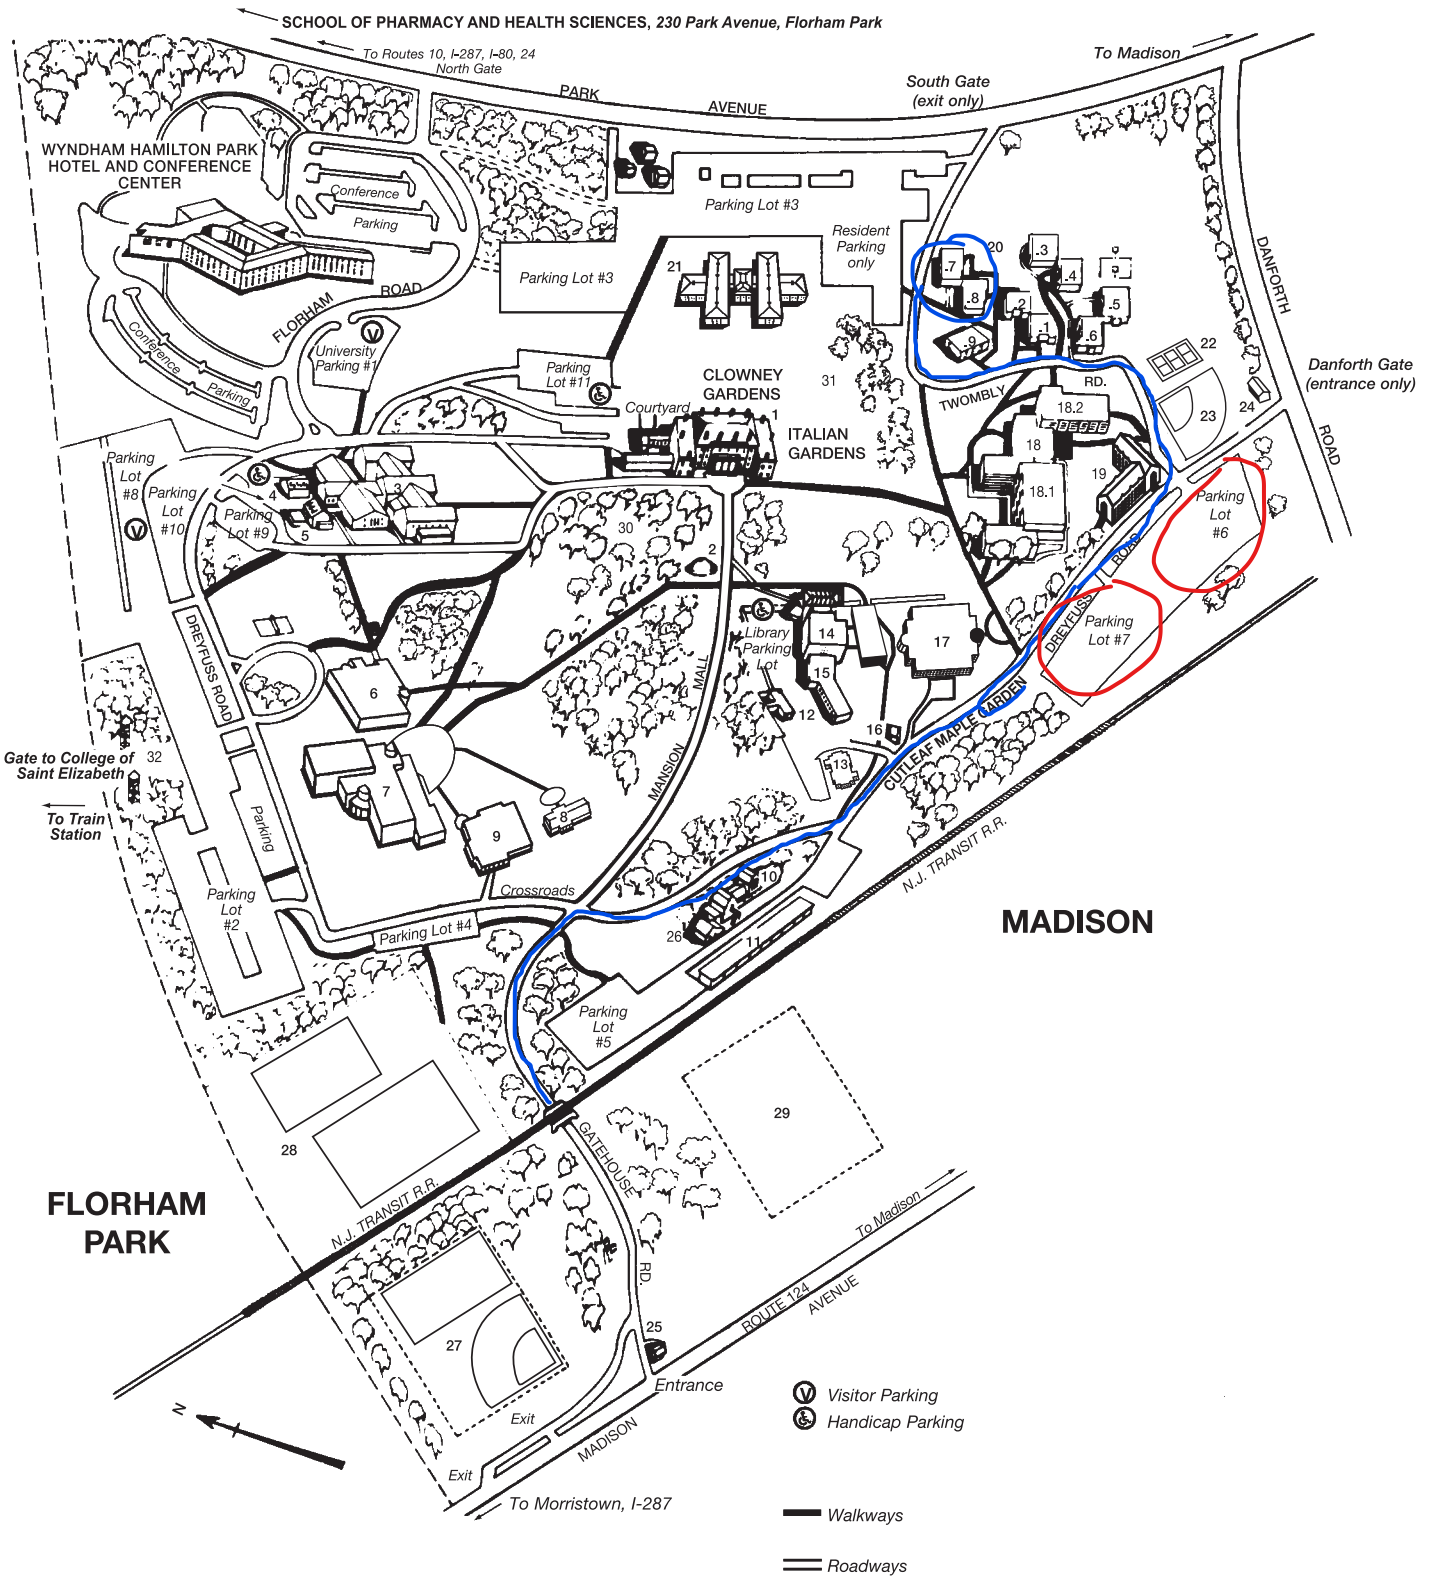

Campus Map Florham Campus