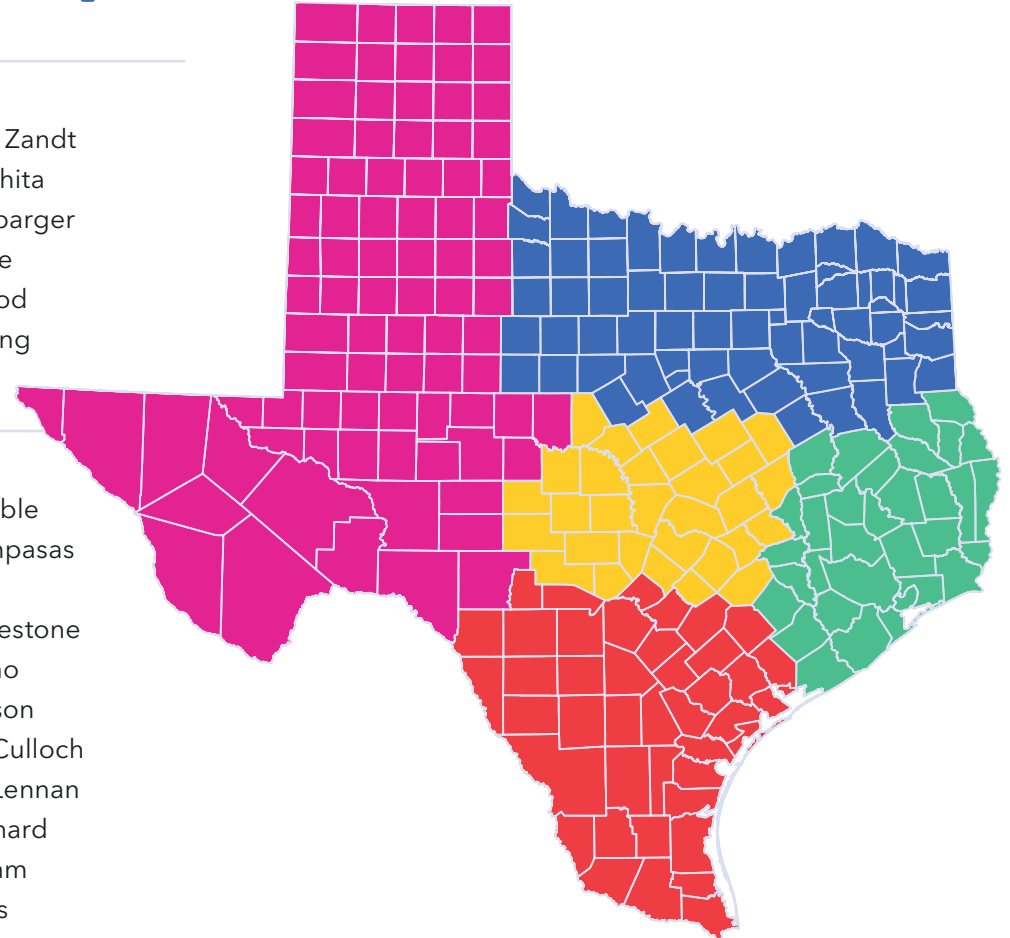

AFSP Texas Chapter Map

● North TX

Anderson	Haskell	Smith	Van Zandt
Archer	Hardeman	Stephens	Wichita
Baylor	Harrison	Somervell	Wilbarger
Bosque	Henderson	Tarrant	Wise
Bowie	Hill	Taylor	Wood
Callahan	Hood	Throckmorton	Young
Camp Upshur	Hopkins	Titus	
Cass	Hunt		
Cherokee	Jack		
Clay	Johnson		
Collin	Jones		
Comanche	Kaufman		
Cooke	Knox		
Dallas	Lamar		
Delta	Marion		
Denton	Montague		
Eastland	Navarro		
Ellis	Palo Pinto		
Erath	Panola		
Fannin	Parker		
Franklin	Rains		
Freestone	Red River		
Foard	Rockwall		
Grayson	Rusk		
Gregg	Shackelford		

● Central TX

Bastrop	Kimble
Bell	Lampasas
Blanco	Lee
Brown	Limestone
Burleson	Llano
Burnet	Mason
Caldwell	McCulloch
Coryell	McLennan
Falls	Menard
Fayette	Milam
Gillespie	Mills
Hamilton	Robertson
Hays	San Saba
Kendall	Travis
Kerr	Williamson

Continued >